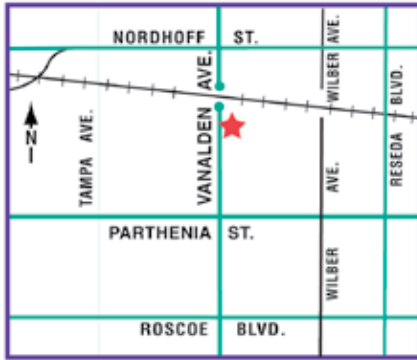

When: Saturday
May 14, 2016
Time: 9:00 a.m.
to 2:30 p.m.
Place: West Valley
District Yard
8840 Vanalden
Avenue
Northridge, CA
91324

When: Saturday
June 11, 2016
Time: 9:00 a.m.
to 2:30 p.m.
Place: Harbor
District Yard
1400 N. Gaffey
Street
San Pedro, CA
90731