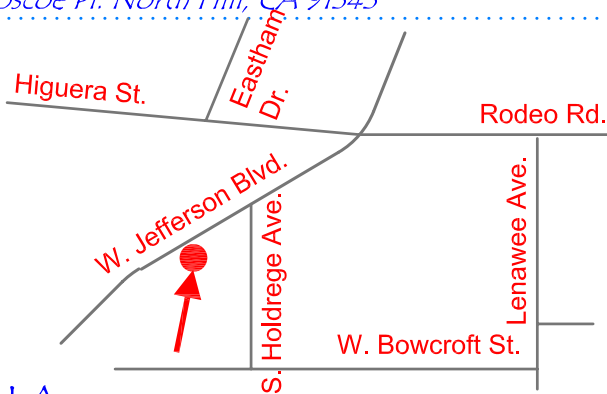

FREE MULCH

Available at 8 Locations

Lake View Terrace

11950 Lopez Cyn. Rd., Sylmar, CA 91342

Sheldon-Arleta

12455 Wicks St, Sun Valley, L.A., CA 91352

West Valley

16600 Roscoe Pl. North Hill, CA 91343

Donald C. Tillman

15800 Victory Blvd. Van Nuys, CA 91406
(Entrance South of Densmore Ave. Intersection)

West LA

6000 W. Jefferson Blvd., L.A., CA 90016

East LA

2649 E. Washington Blvd., L.A., CA 90023

Elysian Valley

3000 Gilroy St., Los Angeles, CA 90039

San Pedro

1400 N. Gaffey St. San Pedro, CA 90731

All maps
Not to scale