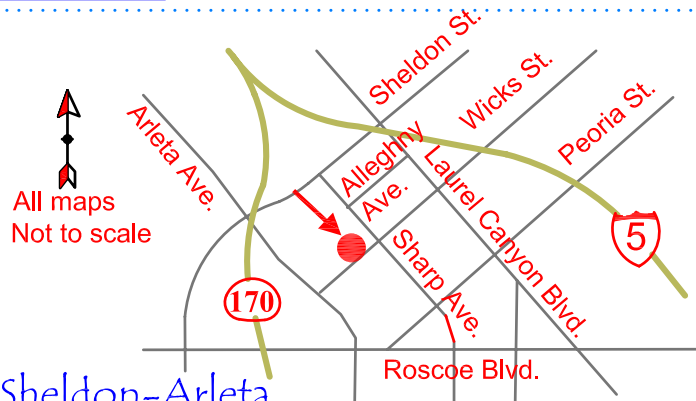

FREE MULCH

Available at 8 Locations

Lake View Terrace

11950 Lopez Cyn. Rd., Sylmar, CA 91342

Sheldon-Arleta

12455 Wicks St, Sun Valley, L.A., CA 91352

West Valley

16600 Roscoe Pl. North Hill, CA 91343

3000 Gilroy St., Los Angeles, CA 90039

San Pedro

1400 N. Gaffey St. San Pedro, CA 90731

All maps
Not to scale