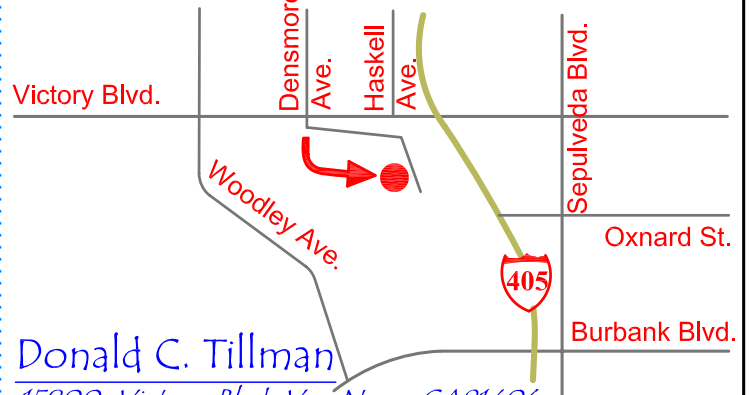

FREE MULCH

Available at 8 Locations

Lake View Terrace

11950 Lopez Cyn. Rd., Sylmar, CA 91342

Sheldon-Arleta

12455 Wicks St, Sun Valley, L.A., CA 91352

West Valley

16600 Roscoe Pl. North Hill, CA 91343

Donald C. Tillman

15800 Victory Blvd. Van Nuys, CA 91406
(Entrance South of Densmore Ave. Intersection)

West LA

6000 W. Jefferson Blvd., L.A., CA 90016

East LA

2649 E. Washington Blvd., L.A., CA 90023

Elysian Valley

3000 Gilroy St., Los Angeles, CA 90039

San Pedro

1400 N. Gaffey St. San Pedro, CA 90731

All maps
Not to scale