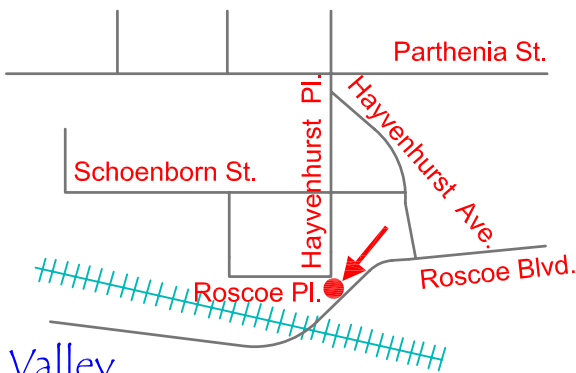

FREE MULCH

Available at 8 Locations

Lake View Terrace

11950 Lopez Cyn. Rd., Sylmar, CA 91342

Sheldon-Arleta

12455 Wicks St, Sun Valley, L.A., CA 91352

West Valley

16600 Roscoe Pl. North Hill, CA 91343

Donald C. Tillman

15800 Victory Blvd. Van Nuys, CA 91406
(Entrance South of Densmore Ave. Intersection)

West LA

6000 W. Jefferson Blvd., L.A., CA 90016

East LA

2649 E. Washington Blvd., L.A., CA 90023

Elysian Valley

3000 Gilroy St., Los Angeles, CA 90039

San Pedro

1400 N. Gaffey St. San Pedro, CA 90731

All maps
Not to scale