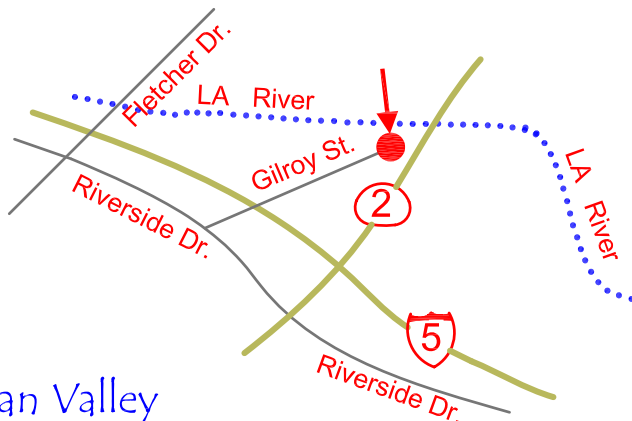

East LA 2649 E. Washington Blvd. Los Angeles, CA 90023
Time of operation : 9:00 a.m. - 3:00 p.m., Friday, Saturday, & Sunday.

Elysian Valley 3000 Gilroy St., Los Angeles, CA 90039
Time of Operation: 7:00 a.m.- 5:00 p.m Seven days a week.

FREE MULCH

Available at 8 Locations

Lake View Terrace

11950 Lopez Cyn. Rd., Sylmar, CA 91342

Sheldon-Arleta

12455 Wicks St, Sun Valley, L.A., CA 91352

West Valley

16600 Roscoe Pl. North Hill, CA 91343

Donald C. Tillman

15800 Victory Blvd. Van Nuys, CA 91406
(Entrance South of Densmore Ave. Intersection)

West LA

6000 W. Jefferson Blvd., L.A., CA 90016

East LA

2649 E. Washington Blvd., L.A., CA 90023

Elysian Valley

3000 Gilroy St., Los Angeles, CA 90039

San Pedro

1400 N. Gaffey St. San Pedro, CA 90731

All maps
Not to scale