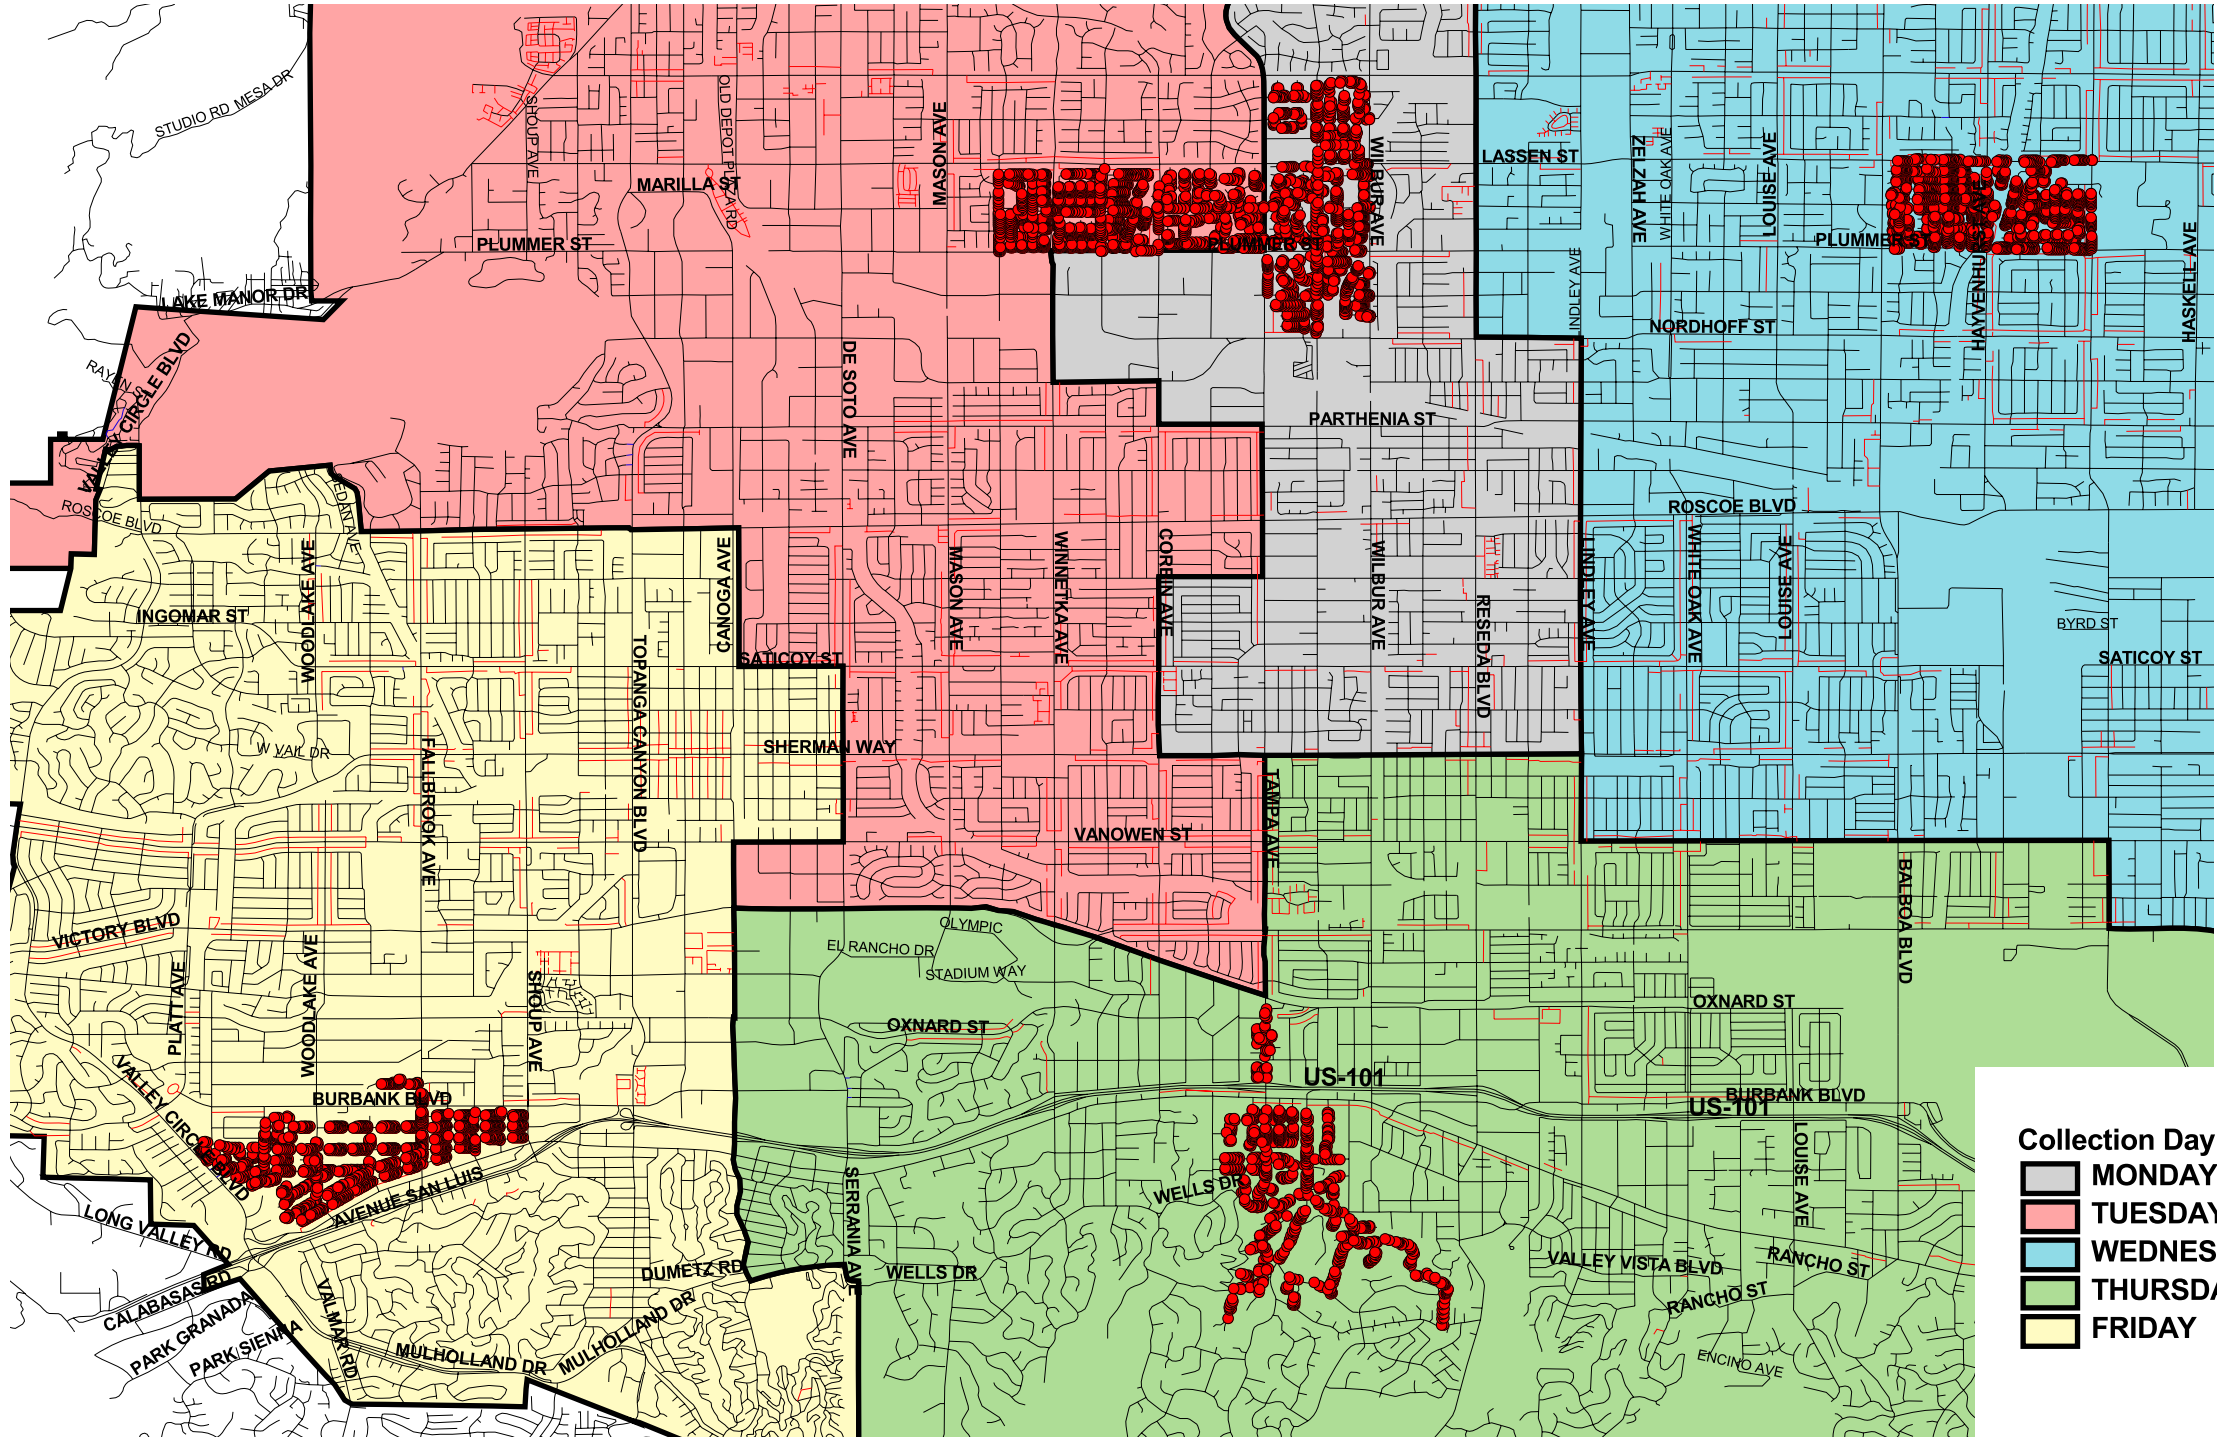

# Recycle Rewards Pilot Program West Valley Overview

**Collection Day Boundary**

- MONDAY
- TUESDAY
- WEDNESDAY
- THURSDAY
- FRIDAY