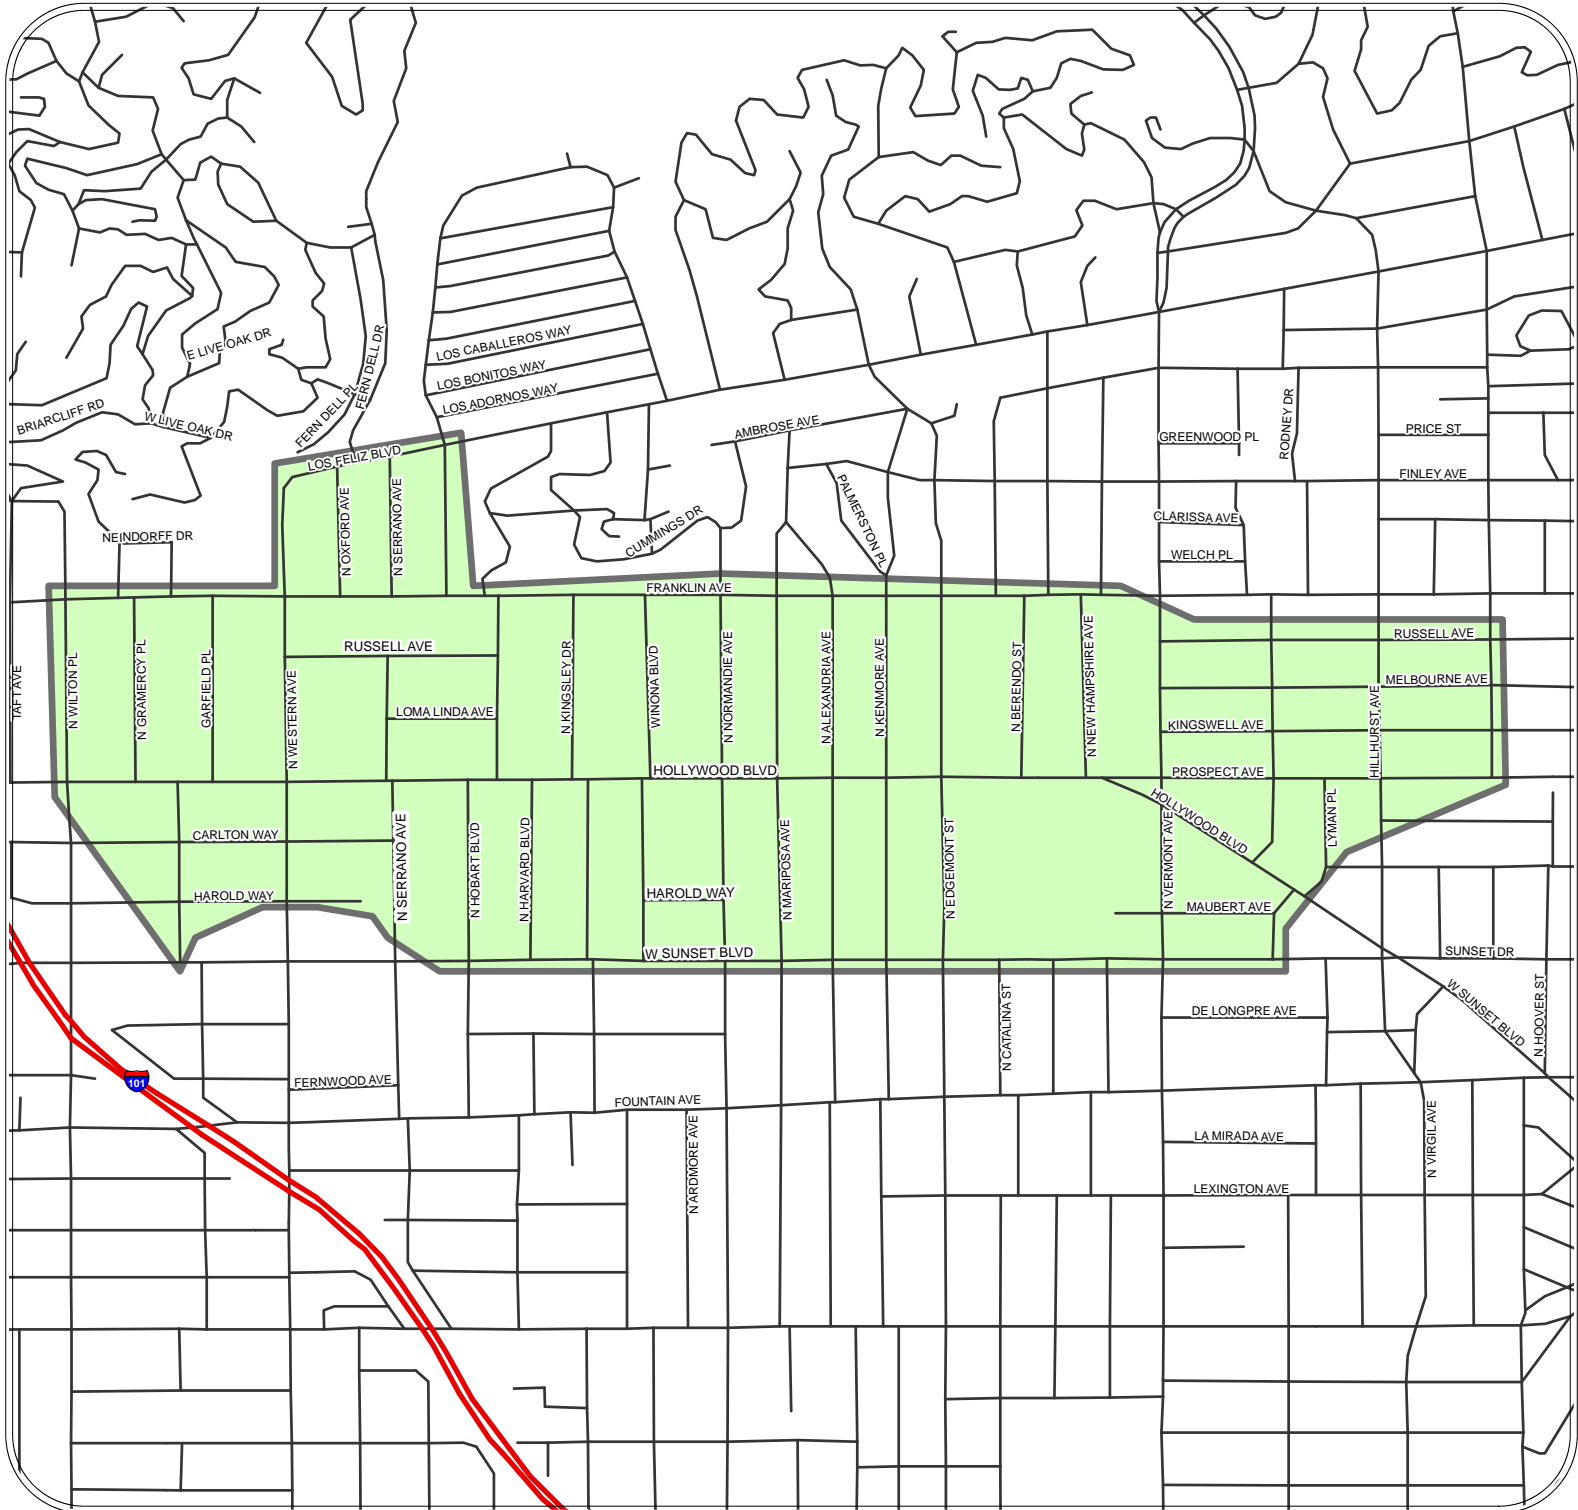

Recycle Rewards Pilot Program North Central Los Angeles - Thursday Collection

 Recycle Rewards Pilot Program - North Central Los Angeles area						
DEPARTMENT OF PUBLIC WORKS BUREAU OF SANITATION						
	ENRIQUE C. ZALDIVAR Director	ALEXANDER E. HELOU Assistant Director	SALVADOR MIRANDA Acting Division Manager Valley Collection	JORGE SANTIESTEBAN Division Manager Support Services	CHRIS JOHNSON Division Manager South Collection	
Created: L. Gauthier		Checked: S. Aguilar	Approved: S. Aguilar	Date: 03/16/10	Rev Date: -- / -- / --	SOLID RESOURCES SUPPORT SERVICES DIVISION
File: C:\Recyclerewards\NC\Maps						