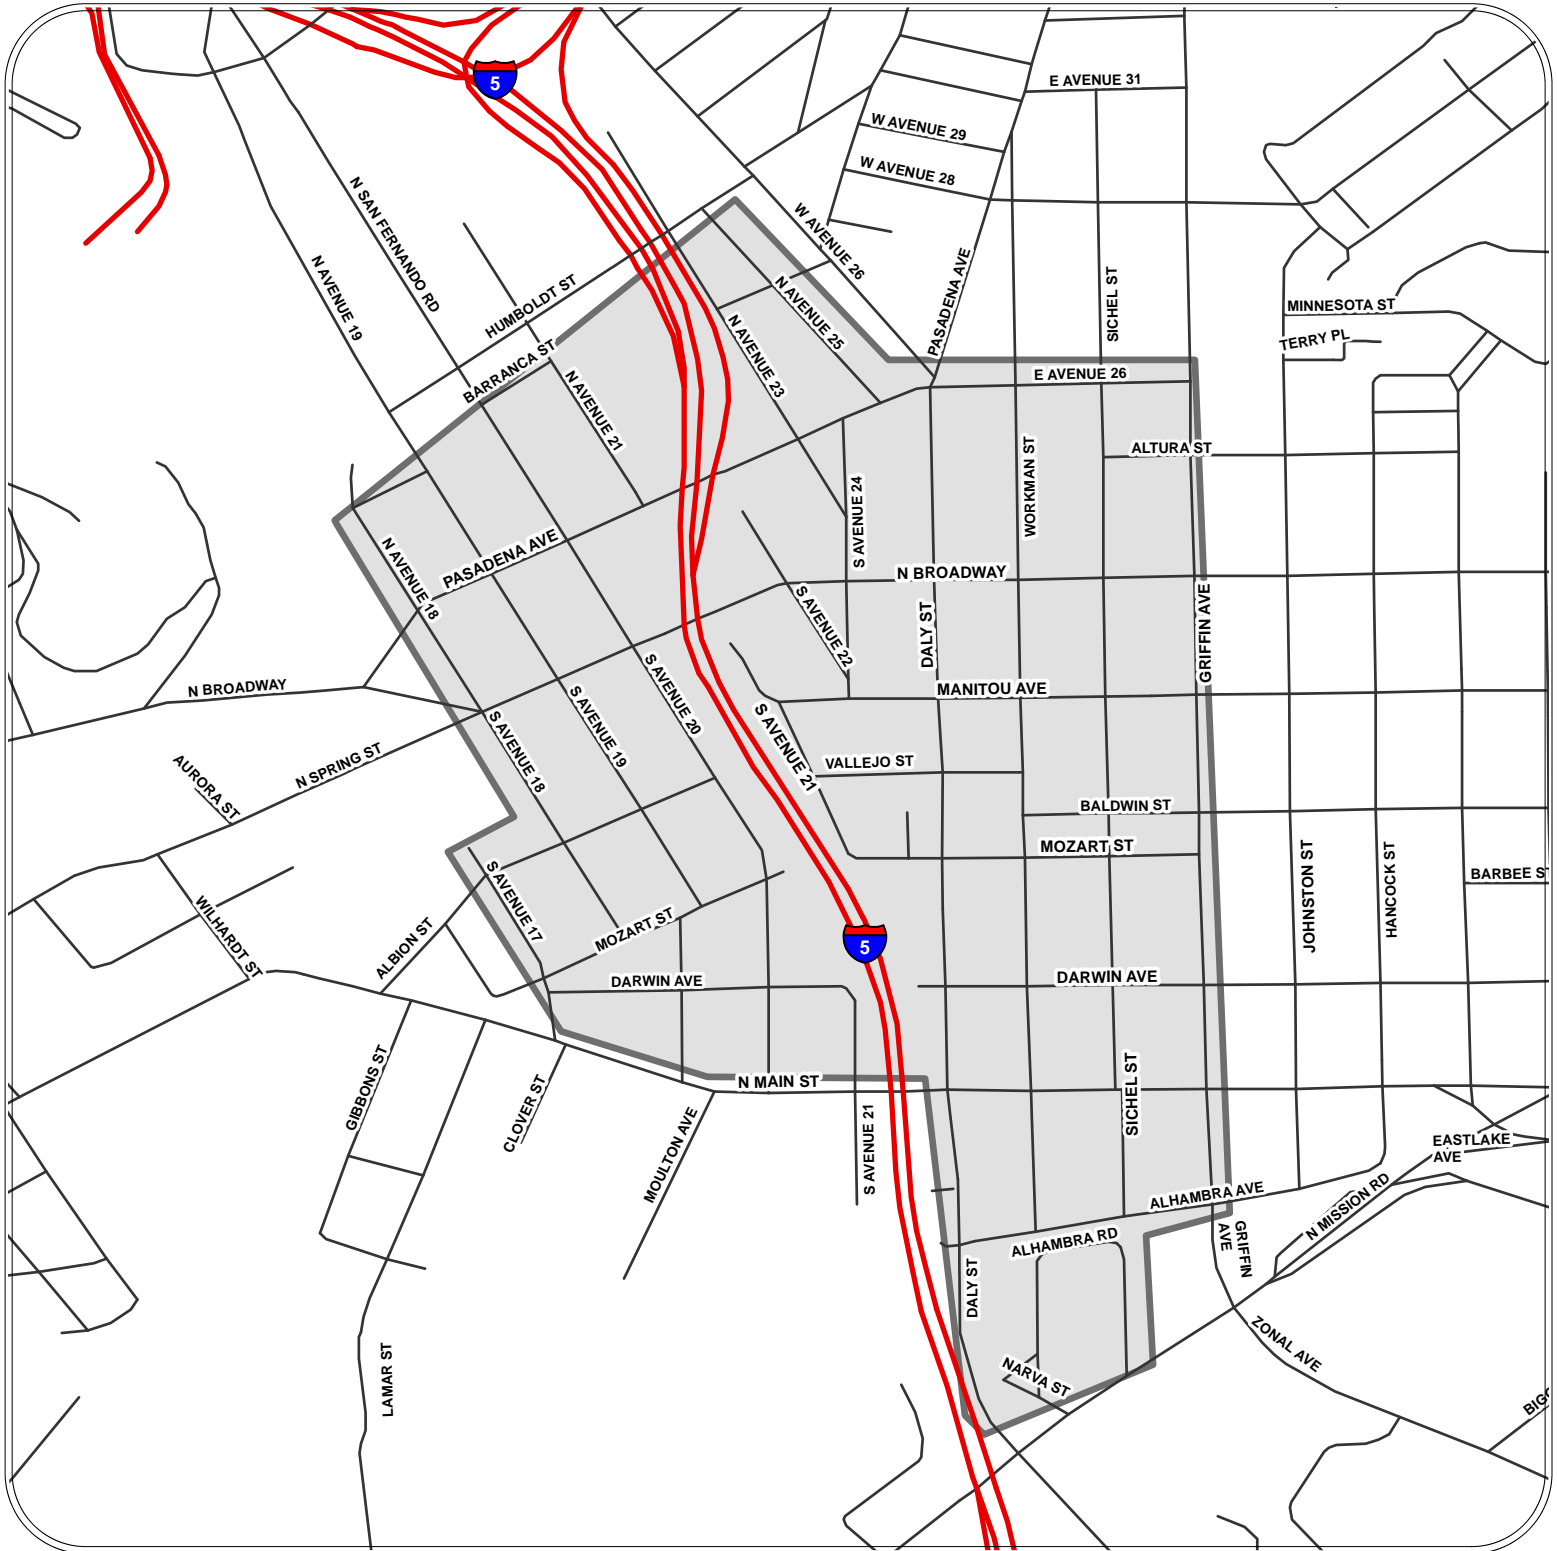

Recycle Rewards Pilot Program North Central Los Angeles - Monday Collection area

 Recycle Rewards Pilot Program - North Central Los Angeles area 						
DEPARTMENT OF PUBLIC WORKS BUREAU OF SANITATION						
 <p>SANITATION DEPARTMENT OF PUBLIC WORKS</p>	ENRIQUE C. ZALDIVAR Director	ALEXANDER E. HELOU Assistant Director	SALVADOR MIRANDA Acting Division Manager Valley Collection	JORGE SANTIESTEBAN Division Manager Support Services	CHRIS JOHNSON Division Manager South Collection	 <p>SOLID RESOURCES SUPPORT SERVICES DIVISION</p>
File: C:\Recyclerewards\NC\Maps	Created: L. Gauthier	Checked: S. Aguilar	Approved: S. Aguilar	Date: 03/16/10	Rev Date: -- / -- / --	