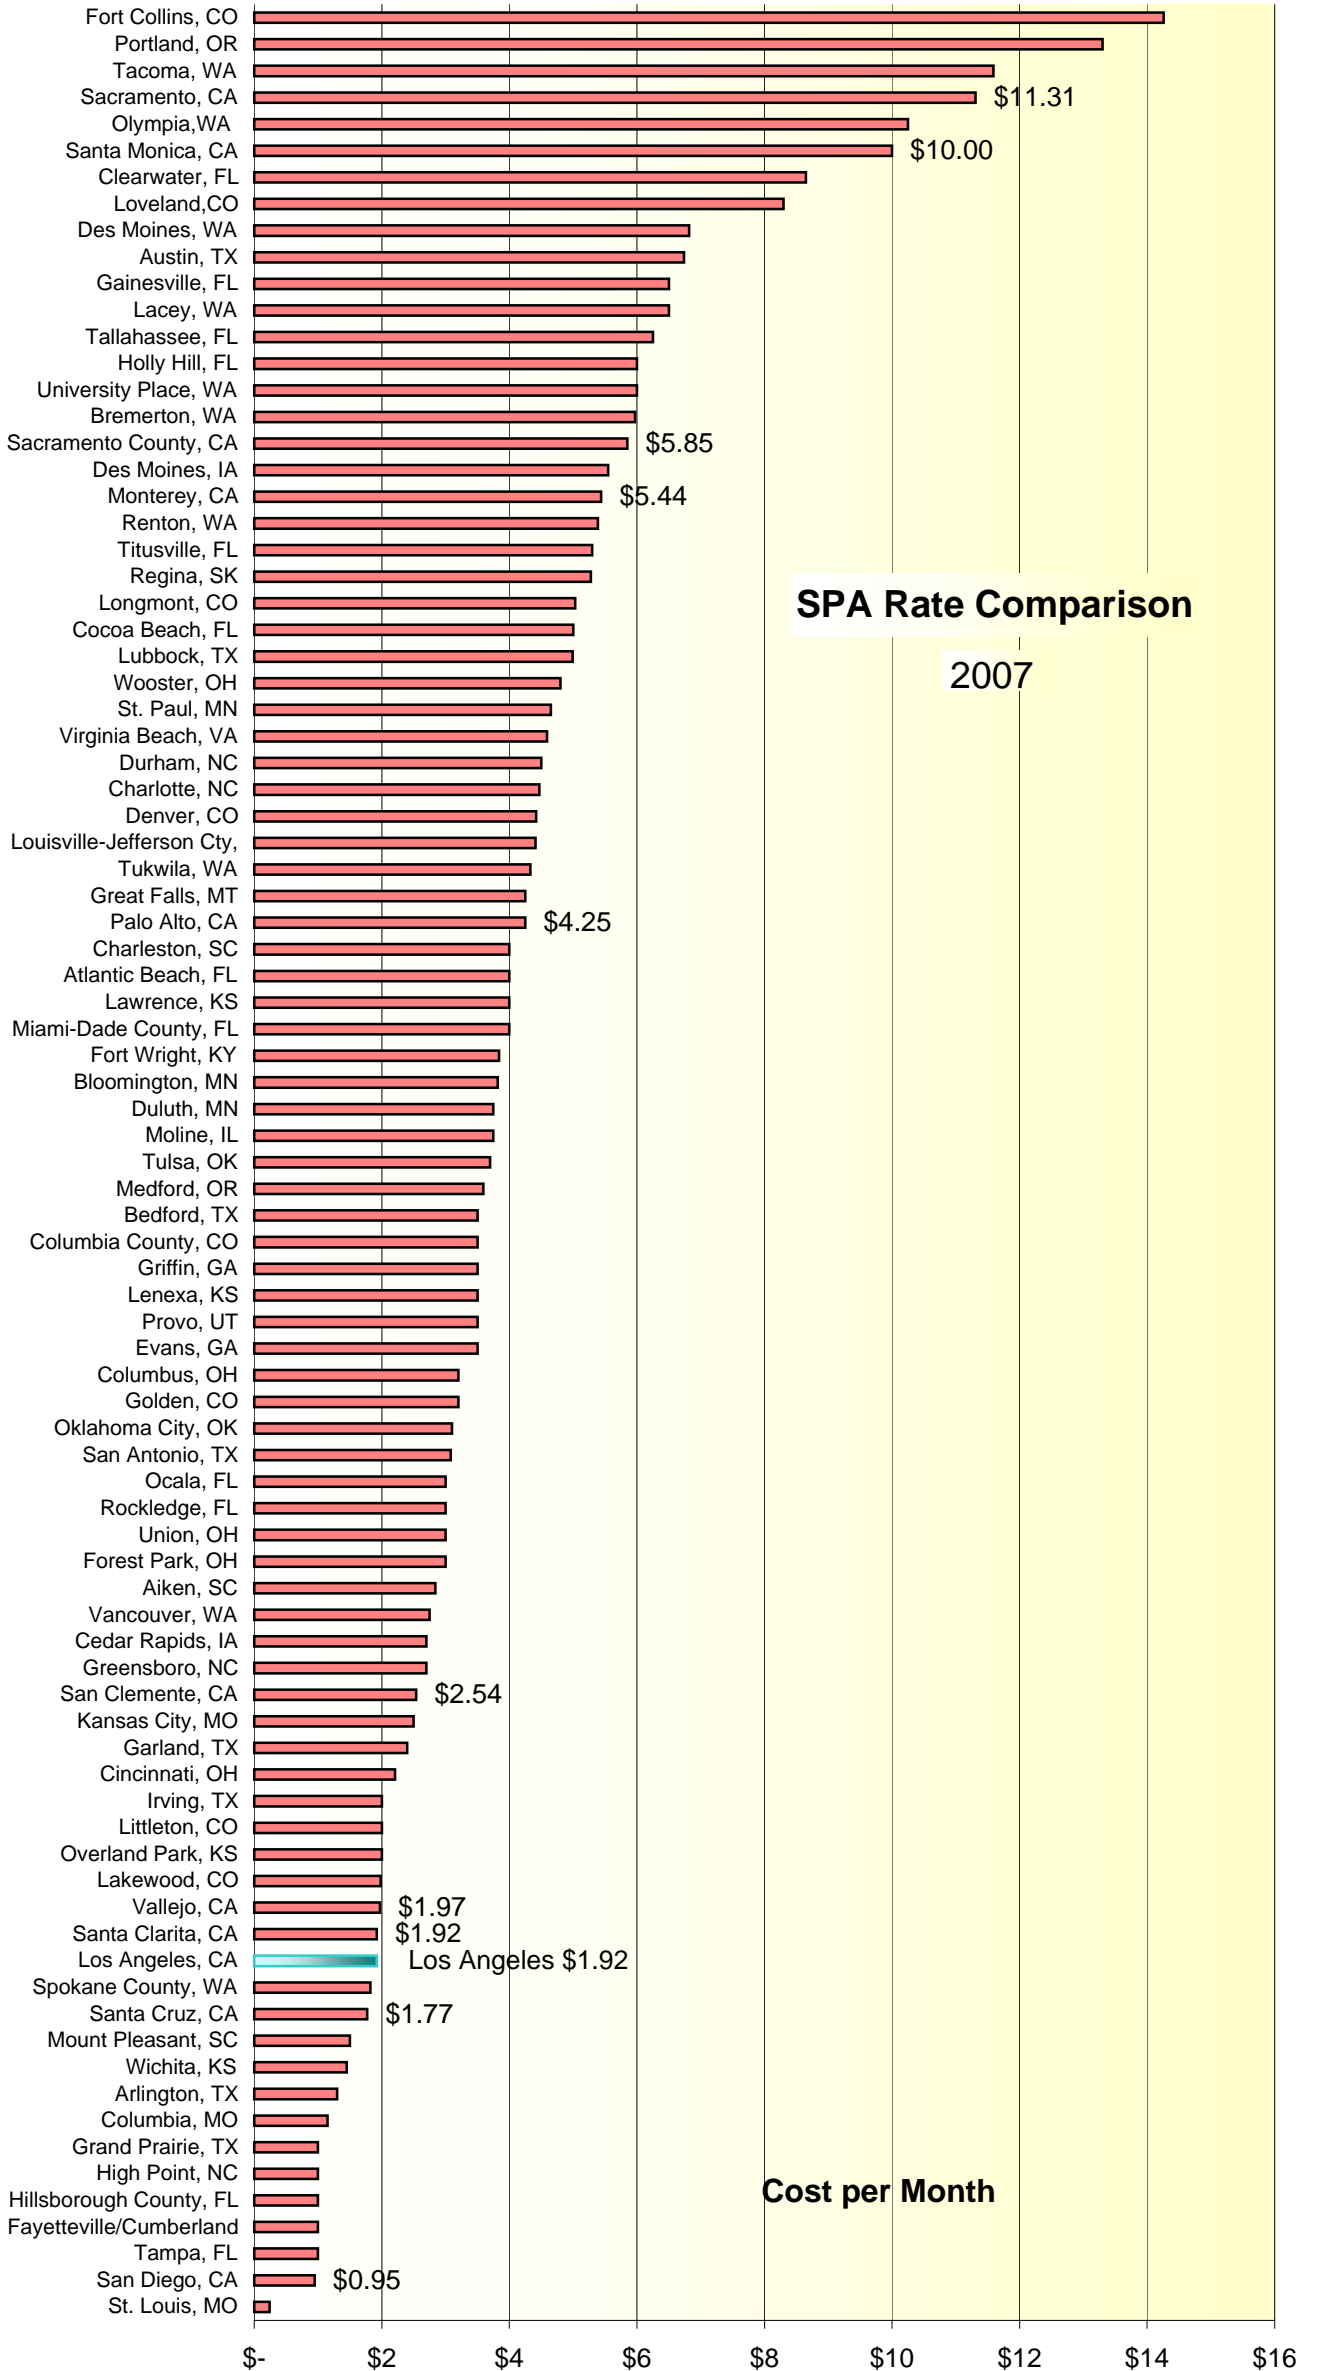

Agency

SPA Rate Comparison

2007

Cost per Month